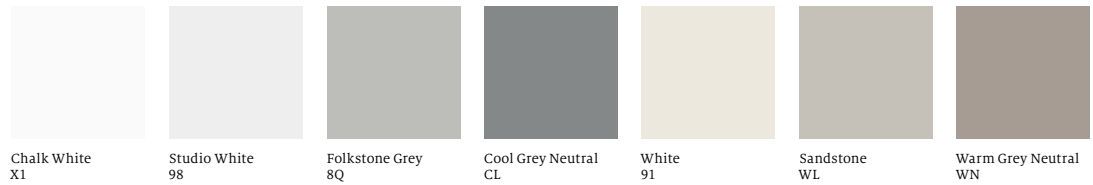

GEIGER

Geiger One™ Casegoods

HARD SURFACES

Tops Solid Laminates