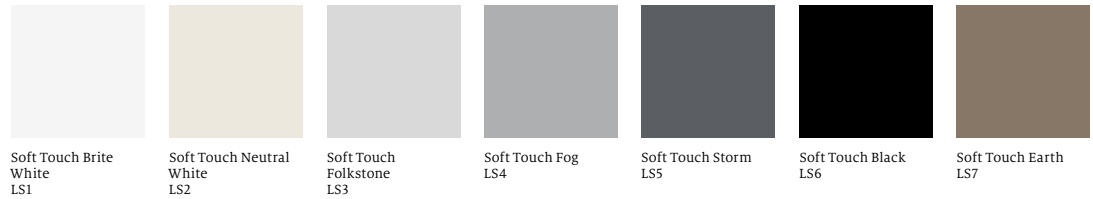

Tops Soft Touch Laminates