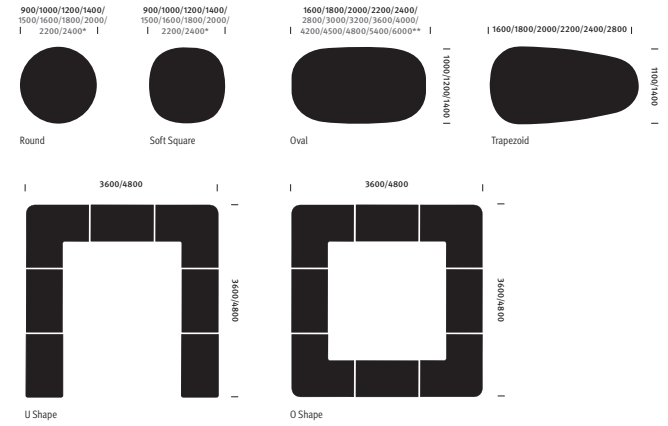

Statement of Line Overview

Surfaces