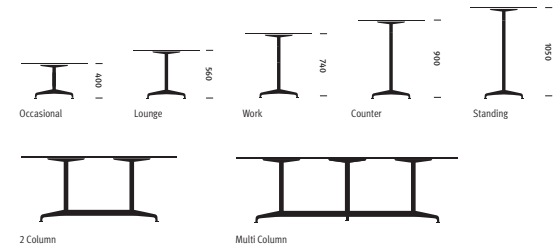

Bases

More Information

For further information and resources for Civic Tables, please visit hermanmiller.com.